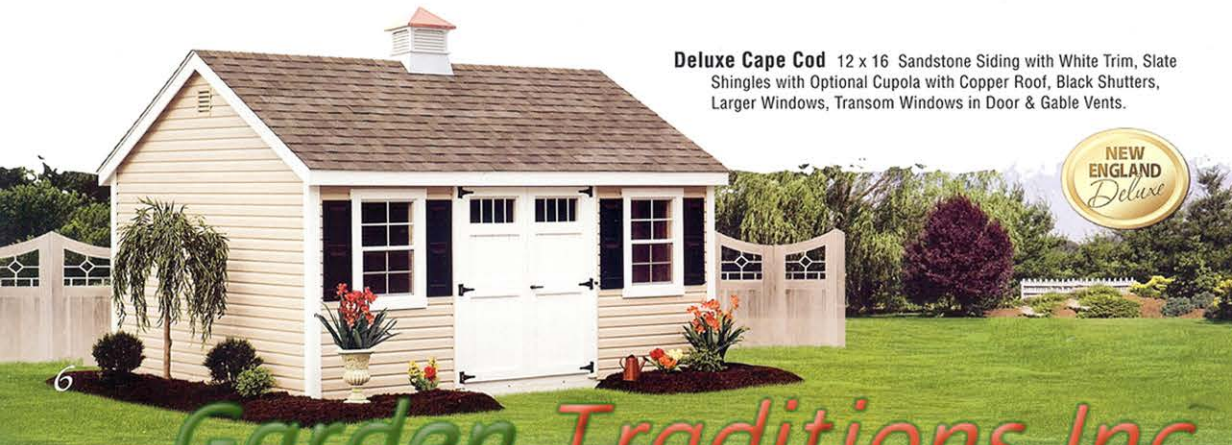

## CAPE COD

The Cape Cod is a regal building and graces any backyard or garden with its lovely roofline. Add a cupola and flowerboxes for an extra special touch, and your neighbors will be looking! The excellent durability of the Cape Cod (*like all of our buildings*) is the result of the quality components we use and our time-proven construction techniques.

**Signature Cape Cod** 8 x 12 Sage Siding with Beige Trim and Shutters, Black Shingles with optional Beige Painted Doors & Gable Vents

## Popular Upgrades TO CONSIDER

Cupola/Weather vane

Flower Boxes

Larger Windows with Trim and Shutters

Double Raised Panel Side Doors

**Deluxe Cape Cod** 12 x 16 Sandstone Siding with White Trim, Slate Shingles with Optional Cupola with Copper Roof, Black Shutters, Larger Windows, Transom Windows in Door & Gable Vents.

**Signature Cape Cod** 10 x 16 Clay with White Trim and Charcoal Gray Shingles with optional Extra Three Foot Door, Gable Vents, and Ramp